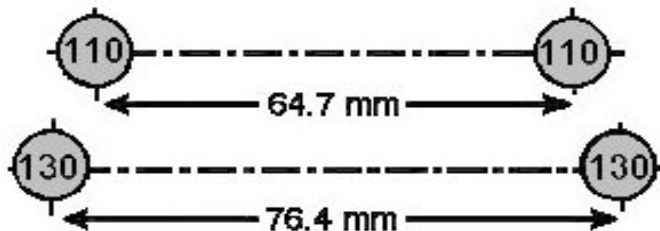

45t CR-451-O	44t CR-441-O		$	87.00
	43t CR-431-O	42t CR-421-O	41t CR-411-O	40t CR-401-O	$ 79.00
Middle ring	46t CR-461-M	45t CR-451-M	44t CR-441-M		$ 76.00
	43t CR-431-M	42t CR-421-M	41t CR-411-M	40t CR-401-M	$ 69.00
	39t CR-391-M	38t CR-381-M			$ 69.00
	37t CR-371-M	36t CR-361-M	35t CR-351-M	34t CR-341-M	$ 63.00
Inner ring	40t CR-401-I	39t CR-391-I	38t CR-381-I		$ 58.00
	36t CR-361-I	34t CR-341-I	33t CR-331-I		$ 52.00
Zelito 74 pcd	Inner ring	36t CR-367	34t CR-347	32t CR-327	$ 52.00
		30t CR-307	28t CR-287	26t CR-267	$ 48.00
		24t CR-247			$ 42.00

PCD = Pitch Circle Diameter. This diagram will help you determine which PCD you need. It shows the distance between two adjacent chain ring bolts. Please check size when ordering chain rings.

CRANK & CHAINWHEEL SETS				
K3-452	Sugino Triple 44/32/22, 104/64 pcd 4 bolt, 152mm crank set			$ 145.00
K3-G70	Sugino RD 500T, Triple 52/42/30, 130/74 pcd, 170mm crank set			$ 165.00
KG-F70	Sugino tandem front 52t Timing Ring, 130 pcd, 170mm crank set			$ 195.00
KG-R65	Sugino tandem rear 53/42/30 - 52t Timing Ring, 130-74 pcd, 165mm crank set			$ 435.00

CRANKS without Chainrings				
KO-SHORT	Shortening service - any crankset down to 140 to 75 mm - specify length			$ 55.00
K2-X52W	Sugino XD 110/74 PCD 152mm, (polished),			$ 80.00
K3-X60W	Sugino XD 110/74 PCD 160mm, (polished),	*K3-X70W 170mm		$ 80.00
K3-G70W	Sugino 130/74 PCD 170mm, (polished)			$ 135.00
KM-52	Schlumpf cranks, 152mm,	*KM-60 160	*KM-65 165	$ 60.00
KM-70	Schlumpf cranks, 170mm,	*KM-72 172.5	*KM-75 175	$ 60.00
KM-75	TA Zephyr cranks for Schlumpf, 175mm	*KM-80 180	*KM-85 185	$ 290.00
MD-1	Schlumpf Mountain Drive Type I (2sp.B/B top 1:1, low 2.5:1)			$ 700.00
MD-2	Schlumpf Speed Drive (MD Type II) (2sp. B/B top 1:1.65, low 1:1)			$ 700.00
MD-3	Schlumpf High Speed Drive (2sp. B/B top 1:2.5, low 1:1)			$ 700.00
MD-EZ	Schlumpf Easy Shift levers			$ 40.00
MD-SB	Schlumpf Shifting button			$ 10.00
MD-OIL	Schlumpf grease, 5 ml syringe			$ 8.00
K2-V52	TA Vega cranks, 152ml			$ 260.00
K3-C55	TA Carmina Triple cranks, 130/74pcd, 155mm			$ 370.00
K3-S60	TA Alize Triple cranks 130/74 pcd,160mm,	*K3-S65 165mm		$ 395.00
K2-S60	TA Alize Double cranks 130/74 pcd,160mm,	*K2-S65 165mm		$ 395.00
K2-C70	TA Carmina Double cranks, 130pcd, 170mm,	*K2-C75	*K2-C80	$ 370.00